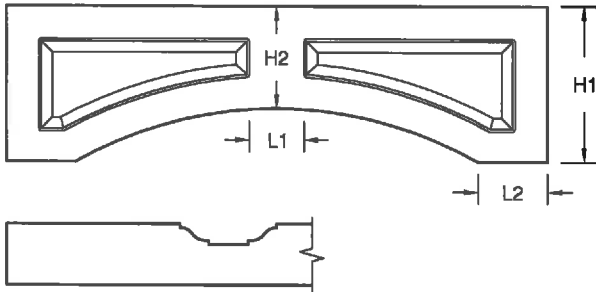

VALANCES

V 460

* HORIZONTAL WOOD GRAIN