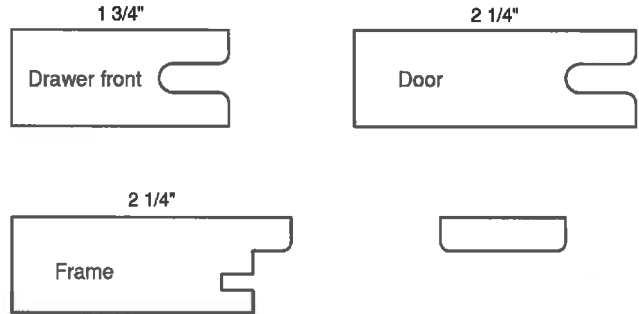

Suggestion center panels

CENTER PANEL FOR DRAWER FRONT

CENTER PANEL FOR DOOR

** OTHER OPTIONS, PAGE: 2.00-C / 2.00-D

NOTE: PANEL #29 - 39 - 70 - 74 NOT AVAILABLE

Glass dimension

#412	HEIGHT:	DEDUCT:	3 7/8"
	WIDTH:	DEDUCT:	3 7/8"