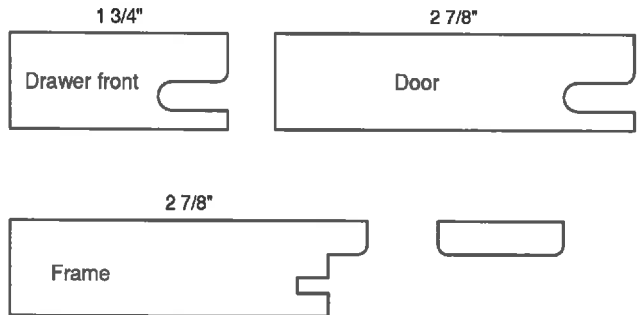

Suggestion center panels

CENTER PANEL FOR DRAWER FRONT

CENTER PANEL FOR DOOR

NOTE: PANELS #27 - 72 - 75 NOT AVAILABLE

** OTHER OPTIONS, PAGE: 1.00-C / 1.00-D

Glass dimension

#443	HEIGHT:	DEDUCT:	5 1/8"
	WIDTH:	DEDUCT:	5 1/8"