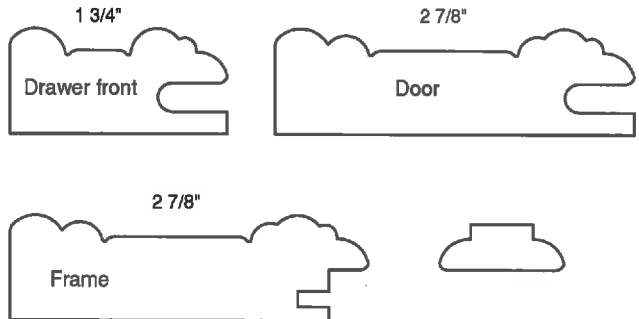

Suggestion center panels

CENTER PANEL FOR DRAWER FRONT

CENTER PANEL FOR DOOR

NOTE: PANELS #27 - 72 - 75 NOT AVAILABLE

** OTHER OPTIONS, PAGE: 1.00-C / 1.00-D

Glass dimension

#483	HEIGHT:	DEDUCT:	5 1/4"
	WIDTH:	DEDUCT:	5 1/4"