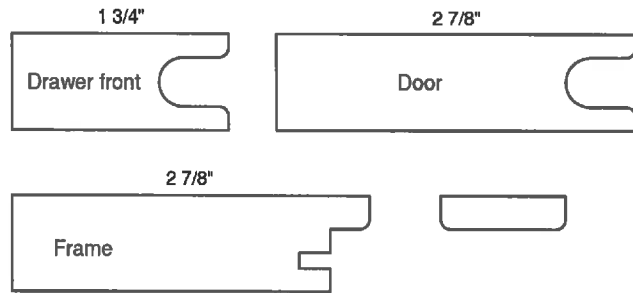

MINIMALS DIMENSIONS:
PAGE: 2.00-F