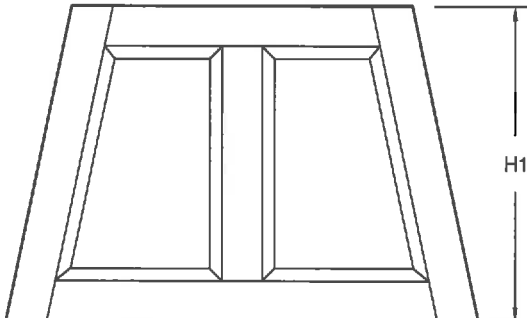

RANGE HOOD FRONTS

FH 480