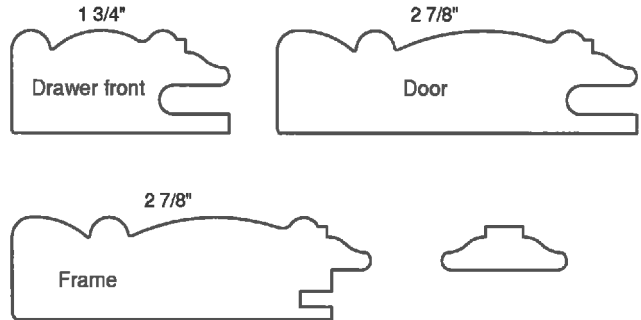

Suggestion center panels

CENTER PANEL FOR DRAWER FRONT

CENTER PANEL FOR DOOR

NOTE: PANELS #27 - 72 - 75 NOT AVAILABLE

** OTHER OPTIONS, PAGE: 1.00-C / 1.00-D

Glass dimension

#473	HEIGHT:	DEDUCT:	5 1/4"
	WIDTH:	DEDUCT:	5 1/4"