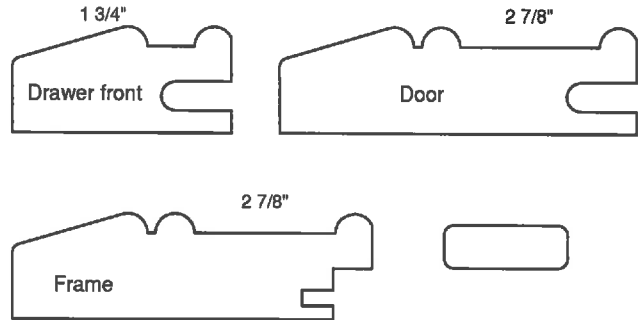

Suggestion center panels

CENTER PANEL FOR DRAWER cFRONT

CENTER PANEL FOR DOOR

NOTE: PANELS #27 - 72 - 75 NOT AVAILABLE

** OTHER OPTIONS, PAGE: 1.00-C / 1.00-D

Glass dimension

#633	HEIGHT:	DEDUCT:	5 1/4"
	WIDTH:	DEDUCT:	5 1/4"