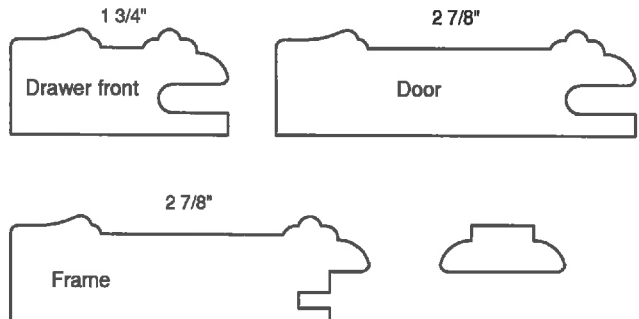

Suggestion center panels

CENTER PANEL FOR DRAWER FRONT

CENTER PANEL FOR DOOR

NOTE: PANELS #27 - 72 - 75 NOT AVAILABLE

** OTHER OPTIONS, PAGE: 1.00-C / 1.00-D

Glass dimension

#613	HEIGHT:	DEDUCT:	5 1/4"
	WIDTH:	DEDUCT:	5 1/4"