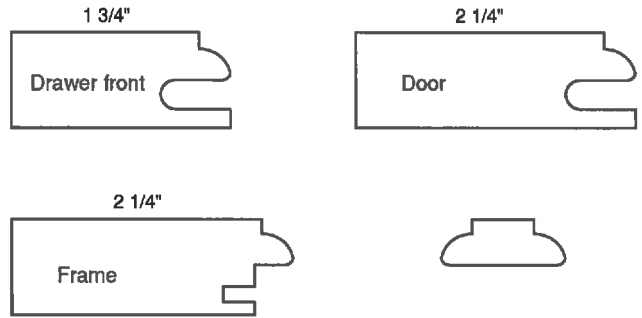

MINIMALS DIMENSIONS:
PAGE: 1.00-F

Suggestion center panels

CENTER PANEL FOR DRAWER FRONT

CENTER PANEL FOR DOOR

NOTE: PANELS #27 - 72 - 75 NOT AVAILABLE

** OTHER OPTIONS, PAGE: 1.00-C / 1.00-D

Glass dimension

#422	HEIGHT:	DEDUCT:	3 7/8"
	WIDTH:	DEDUCT:	3 7/8"