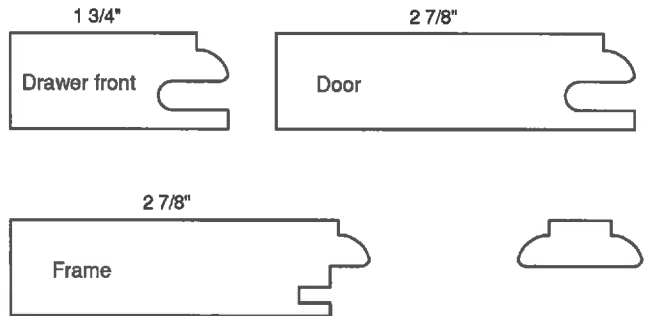

Suggestion center panels

CENTER PANEL FOR DRAWER FRONT

CENTER PANEL FOR DOOR

NOTE: PANELS #27 - 72 - 75 NOT AVAILABLE

** OTHER OPTIONS, PAGE: 1.00-C / 1.00-D

Glass dimension

#423	HEIGHT:	DEDUCT:	5 1/8"
	WIDTH:	DEDUCT:	5 1/8"