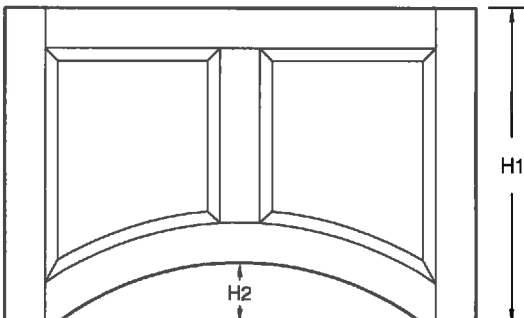

FHC 485

FILLERS