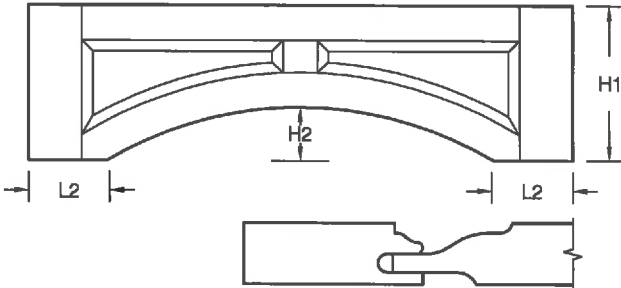

VALANCES

* HORIZONTAL WOOD GRAIN

V 465

* AVAILABLE PANELS: #45 - 52 - 55 - 58 - 62 - 68 - page 2.00-D

RANGE HOOD FRONTS

FILLERS